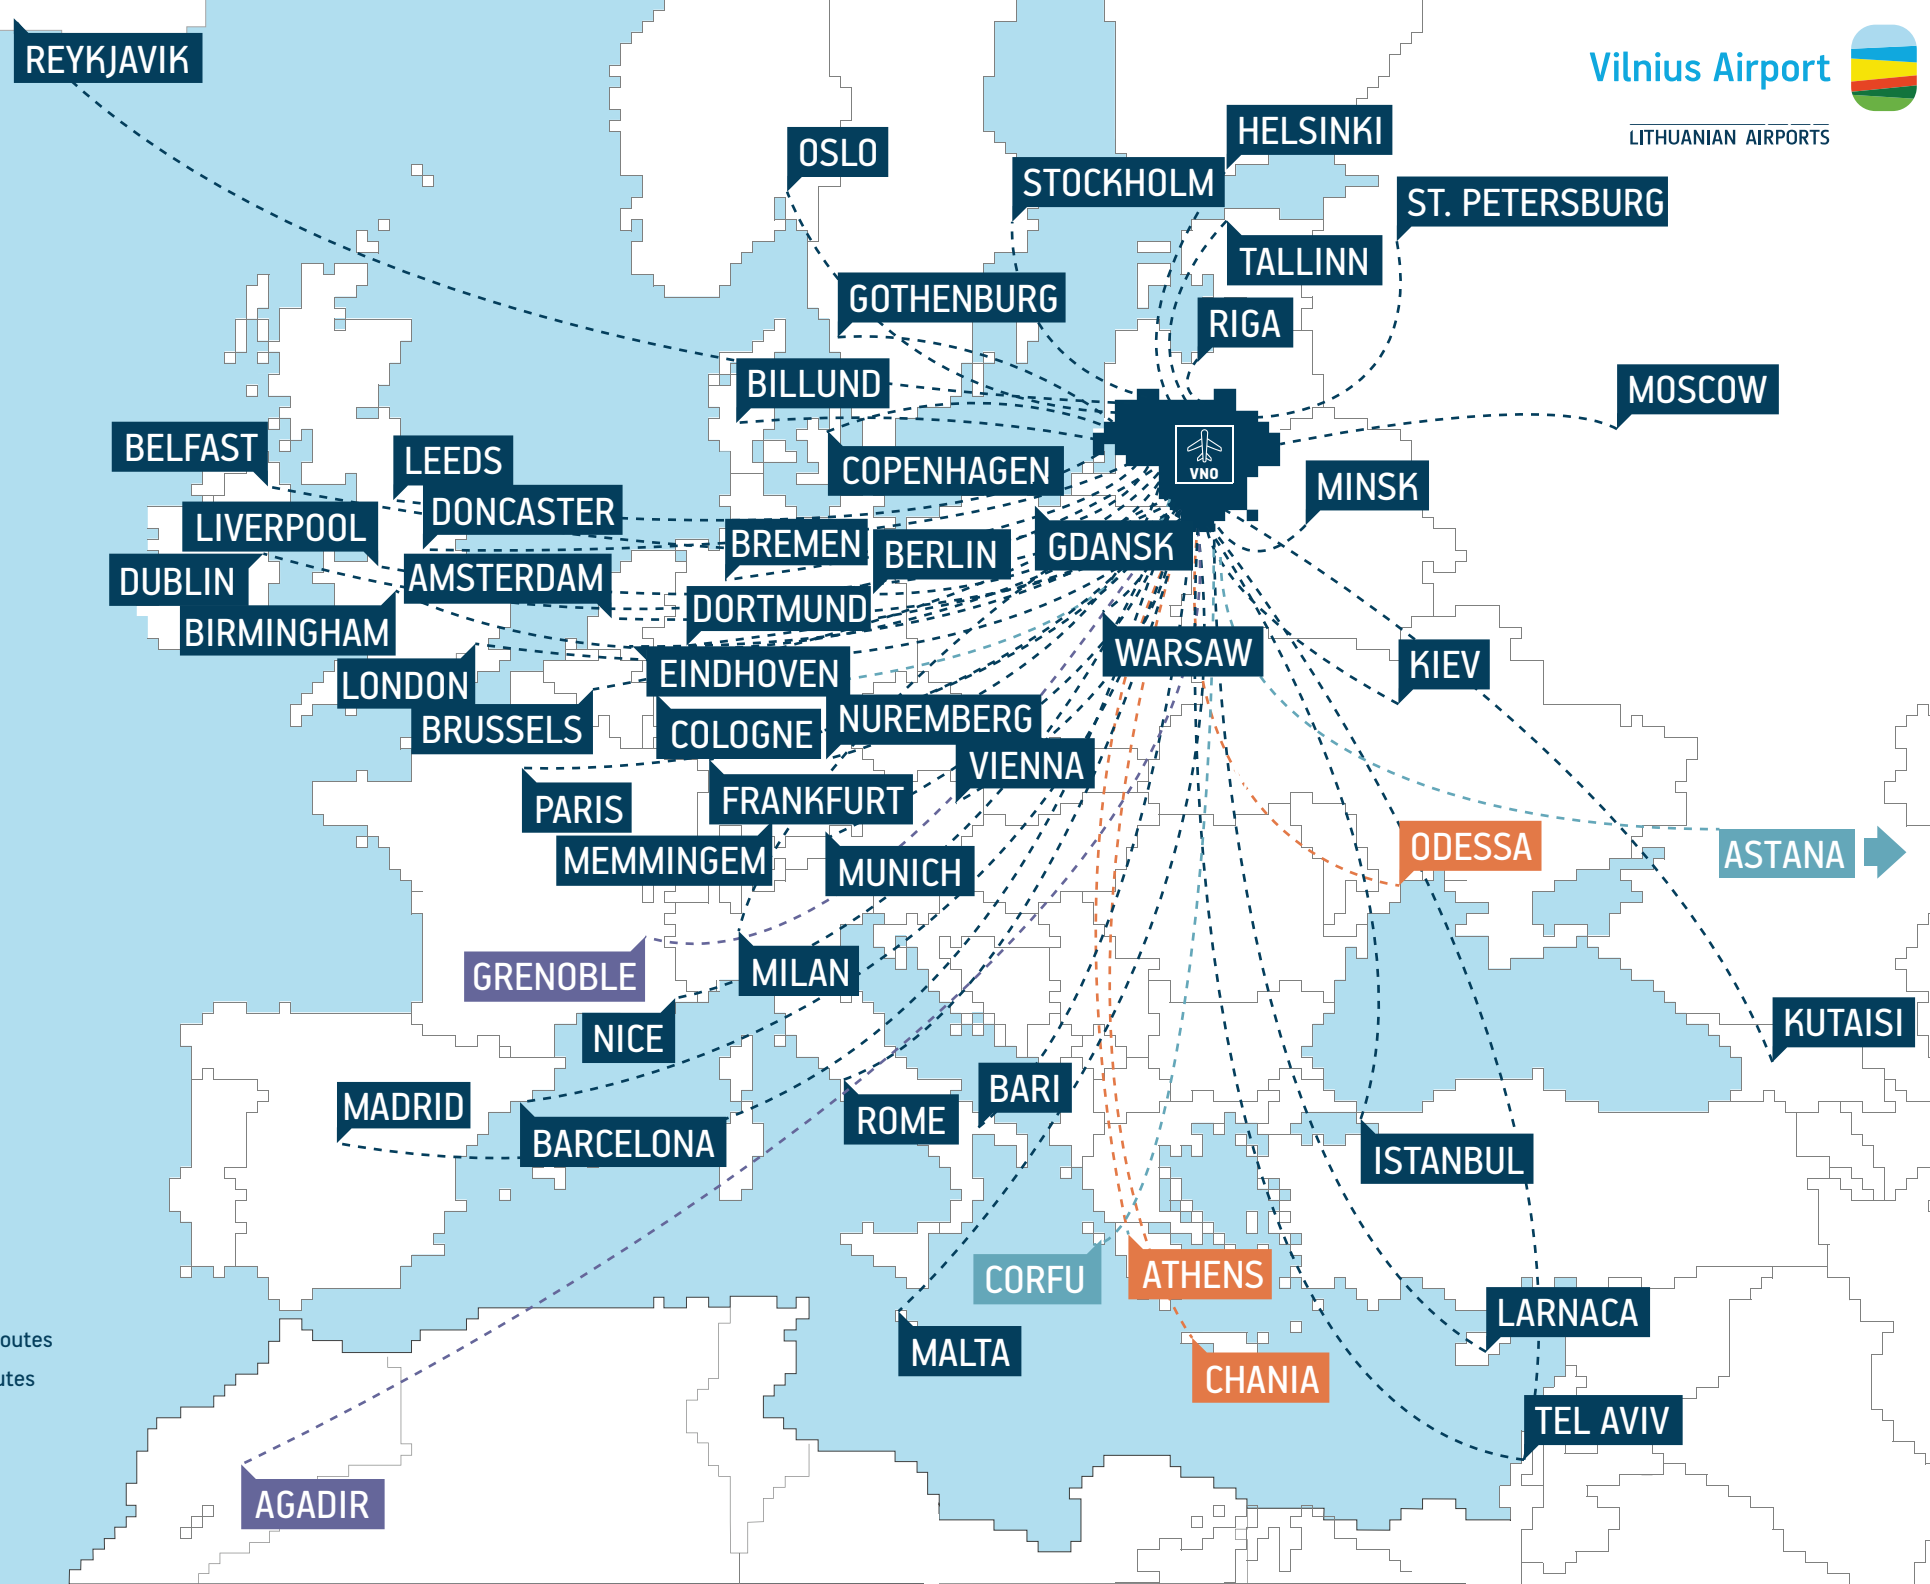

# VNO FLIGHT DESTINATIONS 2017

LITHUANIAN AIRPORTS

DESTINATION	AIRLINES
AMSTERDAM (Netherlands)	airBaltic
AGADIR (Morocco)	Wizzair
ASTANA (Kazakhstan)	SCAT Airlines
ATHENS (Greece)	Aegean Airlines
BARCELONA (Spain)	Ryanair, Wizzair
BARI (Italy)	Wizzair
BELFAST (United Kingdom)	Wizzair
BERLIN (Germany)	airBaltic, Ryanair
BILLUND (Denmark)	Wizzair
BIRMINGHAM (United Kingdom)	Ryanair
BREMEN (Germany)	Ryanair
BRUSSELS (Belgium)	Brussels Airlines, Ryanair
CHANIA (Greece)	Ryanair
COLOGNE (Germany)	Ryanair
COPENHAGEN (Denmark)	SAS
CORFU (Greece)	Ryanair
DONCASTER (United Kingdom)	Wizzair
DORTMUND (Germany)	Wizzair
DUBLIN (Ireland)	Ryanair
EINDHOVEN (Netherlands)	Wizzair
FRANKFURT (Germany)	Lufthansa, Ryanair
GDANSK (Poland) (Starts at 12.21)	Wizzair
GOTHENBURG (Sweden)	Wizzair
GRENOBLE (France)	Wizzair
HELSINKI (Finland)	Finnair
ISTANBUL (Turkey)	Turkish Airlines
KIEV (Ukraine)	Ukraine International Airlines, Wizzair
KUTAISI (Georgia)	Wizzair
LARNACA (Cyprus)	Wizzair
LEEDS (United Kingdom)	Ryanair
LIVERPOOL (United Kingdom)	Ryanair
LONDON (United Kingdom)	Wizzair, Ryanair
MADRID (Spain)	Ryanair
MALTA (Malta)	Ryanair
MEMMINGEM (Germany)	Wizzair
MILAN (Italy)	Ryanair, Wizzair
MINSK (Belarus)	Belavia
MOSCOW (Russia)	Aeroflot, Utair Aviation
MUNICH (Germany)	airBaltic
NICE (France)	Wizzair
NUREMBERG (Germany)	Ryanair
ODESSA (Ukraine)	Ukraine International Airlines
OSLO (Norway)	Norwegian Air Shuttle, Ryanair, Wizzair
PARIS (France)	Ryanair, Wizzair, airBaltic
REYKJAVIK (Iceland)	Wizzair
RIGA (Latvia)	airBaltic
ROME (Italy)	Ryanair, Wizzair
STOCKHOLM (Sweden)	SAS, Norwegian Air Shuttle, Wizzair
ST. PETERSBURG (Russia)	Rusline
TALLINN (Estonia)	airBaltic, Nordica
TEL AVIV (Israel)	Wizzair
VIENNA (Austria)	Austrian Airlines
WARSAW (Poland)	LOT, Wizzair

- Summer seasonal routes
- Winter seasonal routes
- Regular routes
- Coming soon